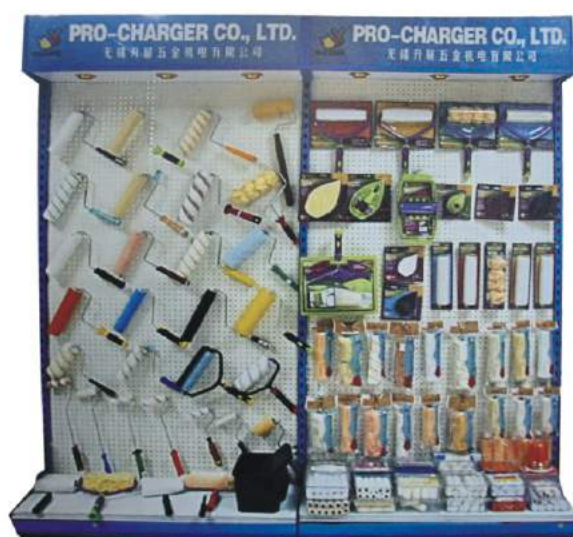

PRO-CHARGER CO.,LTD.

Professional painting tools

PAINT TOOLS